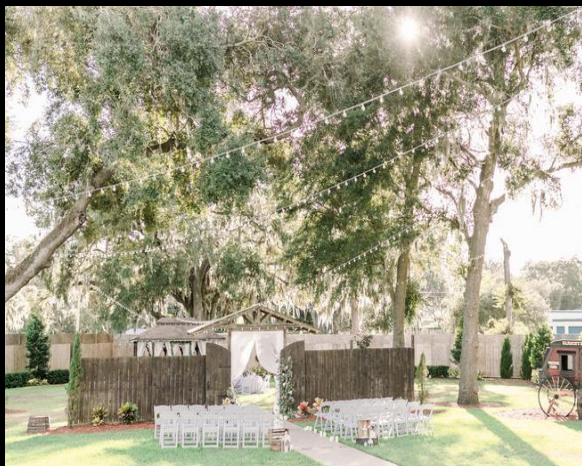

The Ritz Theatre
Winter Haven, FL